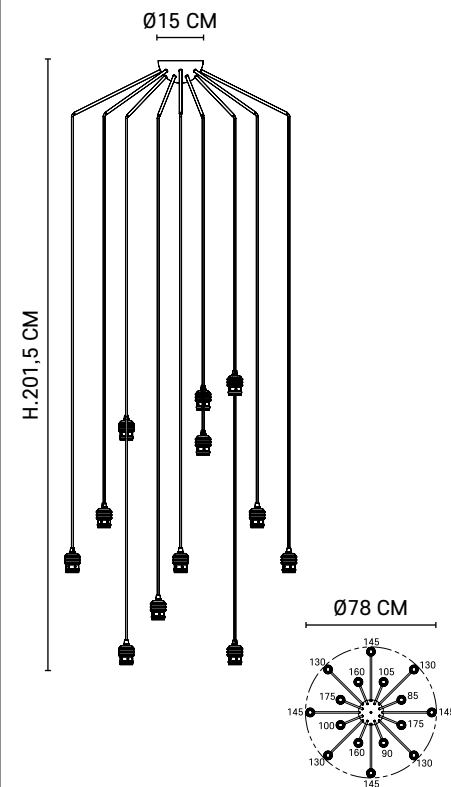

16-light chandelier with matching metal canopy and textile cords.

PACK AMPOULES INCLUSES

Pack included bulbs

16 X G125
592899

Réf : 592651

Noir mat / *Matt black*

Réf : PR590176

16 x G125
Pack ampoules
Bulbs pack