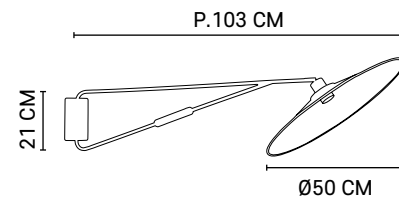

80094

NEW GATSBY DÉPORTÉ

Applique déportée base rectangle. Bras pivotant, finition sablée détails laiton. Équipée d'un abat-jour conique bi-matière. Cache douille et douille orientable.

Remote wall light rectangular base. Pivotal arm, sand and brass finition. Delivered with two materials conical shade. Socket swivel.

Design

MARKET SET

Réf : PR590211

Huilé / Noir mat
Oily / Matt black

AMPOULE CONSEILLÉE

Recommended bulb

G95 - 652284

Boîte blanche/étiquette couleur
White box/color label

E27 // 40W max.

Ampoule non incluse
Bulb not included

80094

NEW GATSBY DÉPORTÉ

Applique déportée base rectangle. Bras pivotant, finition sablée détails laiton. Équipée d'un abat-jour conique bi-matière. Cache douille et douille orientable.

Remote wall light rectangular base. Pivotal arm, sand and brass finition. Delivered with two materials conical shade. Socket swivel.

Design

MARKET SET

Réf : PR590210

Paon

AMPOULE CONSEILLÉE

Recommended bulb

G95 - 652284

Boîte blanche/étiquette couleur
White box/color label

E27 // 40W max.

Ampoule non incluse
Bulb not included