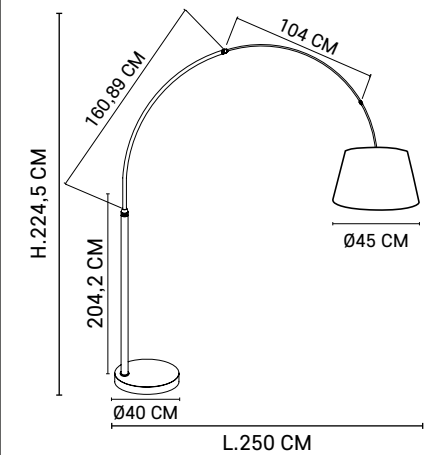

AMPOULE CONSEILLÉE

Recommended bulb

A60 - 592403

Boîte blanche/étiquette couleur
White box/color label

E27 // 100W max.

Ampoule non incluse
Bulb not included