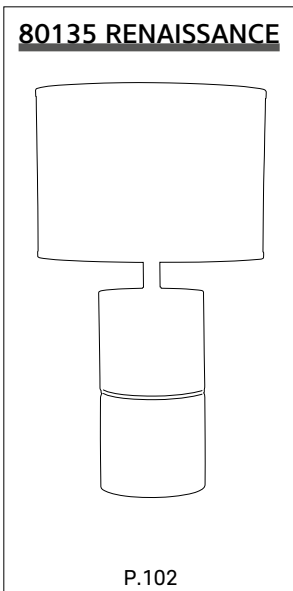

Recommended bulb

G80 - 592893

Boîte blanche/étiquette couleur
White box/color label

E27 // 40W max.

Ampoule non incluse
Bulb not included

NEW

CARBON

GAMME CARBON
CARBON COLLECTION