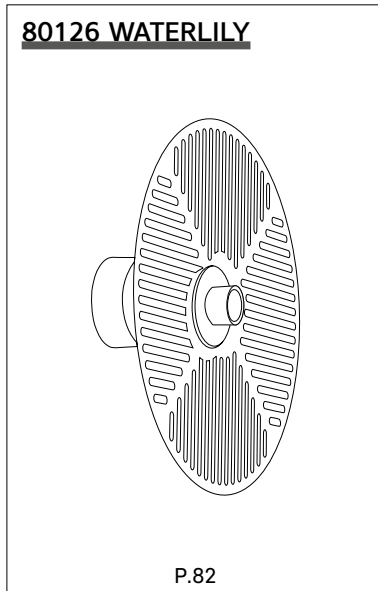

NEW **WATERLILY**

GAMME WATERLILY
WATERLILY COLLECTION