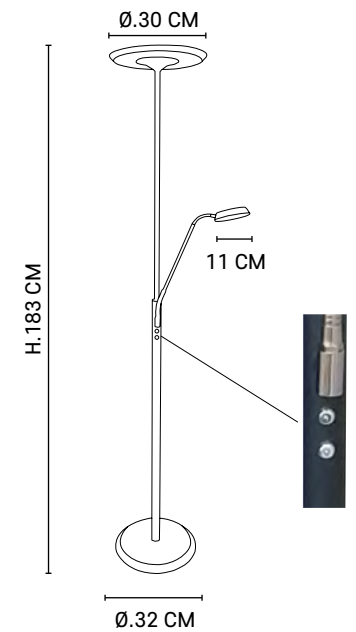

Boîte blanche/étiquette couleur
White box/color label

LED intégrée 30W
Integrated LED 30W

3000 °Kelvins // 2800 lumens

LISEUSE : LED intégrée 6W
READING LAMP : Integrated LED 6W

3000 °Kelvins // 400 lumens