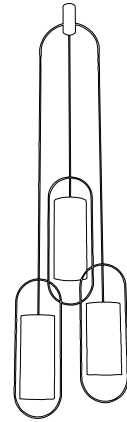

80022
MAGIK 3 X 1L