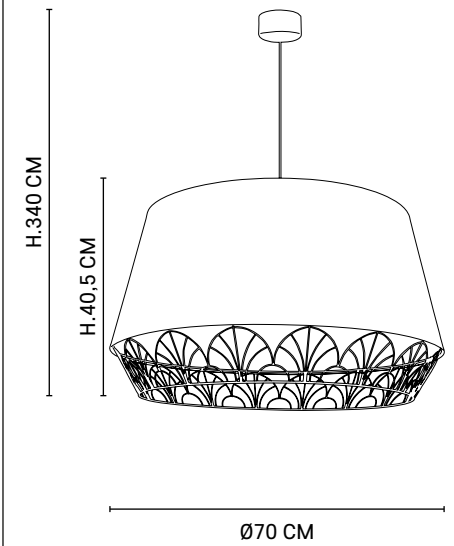

Dual cut conical pendant light. Cotton out, material inner. Delivered with metal wire cover, textile cord and sand metal canopy DCL adaptable.

Design

MARKET SET

Réf : PR505922

Éclat Or

**AMPOULE CONSEILLÉE***Recommended bulb*