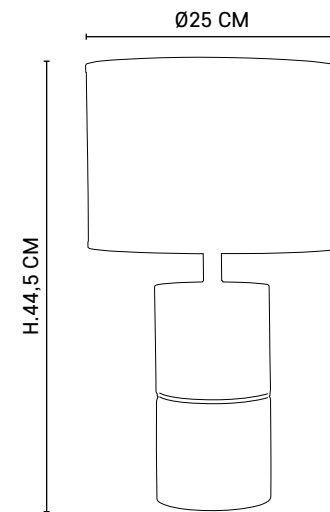

AMPOULE CONSEILLÉE

Recommended bulb

A60 - 592947

Boîte blanche/étiquette couleur
White box/color label

E27 // 60W max.

Ampoule non incluse
Bulb not included

80137

NEW

QUARTZ

Suspension 1 lumière en céramique effet marbre détails en métal brillant. Équipée d'un cordon textile et d'un pavillon en métal peint assorti.

*Ceramic effect marbles pendant light with shiny metal details.
Delivered with textile cord and matching painted metal canopy.*