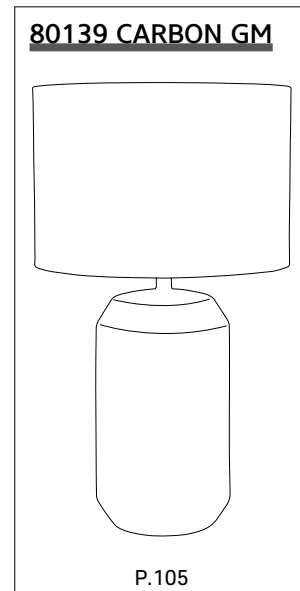

Recommended bulb

G80 - 592893

Boîte blanche/étiquette couleur
White box/color label

E27 // 40W max.

Ampoule non incluse
Bulb not included

NEW

CARBON

GAMME CARBON
CARBON COLLECTION