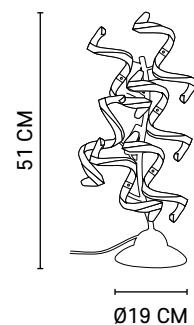

3-light shiny metal circular base lamp with clear glass curly ribbons.

Réf : 590160

Chrome / Chrome

Boîte blanche/étiquette couleur
White box/color label

3 X G9 // 33W max.

Ampoules non incluses
Bulbs not included