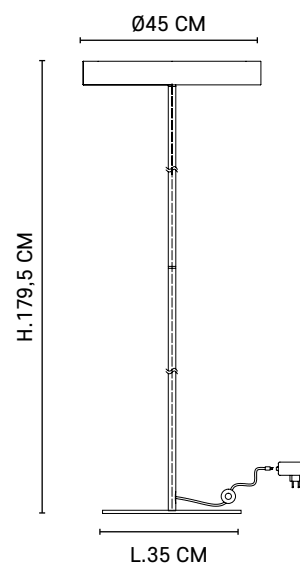

80064

ASTRO

Lampadaire LED intégrée base ronde en métal. Abat-jour cylindre plat en métal peint.

Circular base floor lamp in matt painted metal with matching ring shade inlaid with LED.

Réf : 590359

Blanc mat / Blanc
Matt white / White

Réf : 590360

Noir mat / Doré
Matt black / Gold

590359

590360

Boîte blanche/étiquette couleur
White box/color label

LED intégrée 28W
Integrated LED 28W

3000 °Kelvins // 1100 lumens

LED

80070

ASTRO PM

Lampe LED intégrée base ronde en métal PM. Abat-jour en métal peint extérieur, doré intérieur. Équipée d'un bouton TOUCH 3 intensités lumineuses.

Painted metal circle lamp with gold inner. Integrated LED with 3-intensity touch switch on base. Small model.

Zoom interrupteur
Zoom switch

590372

Réf : 590372

Noir mat / Doré
Matt black / Gold

Boîte blanche/étiquette couleur
White box/color label

LED intégrée 8W
Integrated LED 8W

3000 °Kelvins // 520 lumens

LED

TOUCH
3 intensités

80071

ASTRO GM

Lampe LED intégrée base ronde en métal GM. Abat-jour en métal peint extérieur, doré intérieur. Équipée d'un bouton TOUCH 3 intensités lumineuses.

Painted metal circle lamp with gold inner. Integrated LED with 3-intensity touch switch on base. Large model.

590373

Réf : 590373

Noir mat / Doré
Matt black / Gold

Boîte blanche/étiquette couleur
White box/color label

LED intégrée 20W
Integrated LED 20W

3000 °Kelvins // 520 lumens

LED

TOUCH
3 intensités