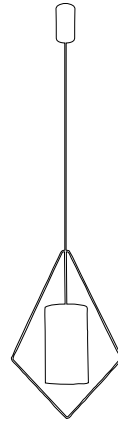

80023
MAGIK 1L

P.62

Design

MARKET SET