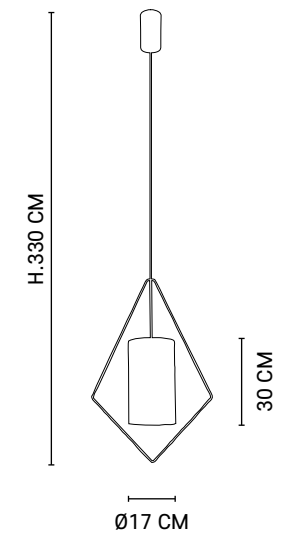

Graphic pendant light. Diamond painted metal wire structure. Whased linen cylinder shade. Textile cord and painted metal canopy DCL adaptable.

Design

MARKET SET

Réf : PR PR590201

Lin blanc / White linen

AMPOULE CONSEILLÉE