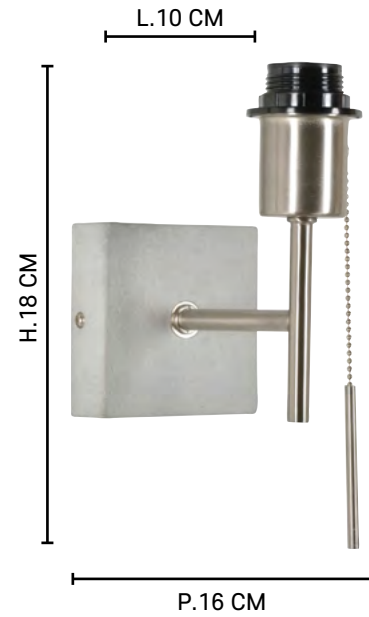

80012

BLOCK

Applique base carrée en béton, tirette métal.
Vendue avec ou sans abat-jour cylindre matière.

Concrete square base wall light with metal pull switch. Optional textured fabric cylinder shade.

650905