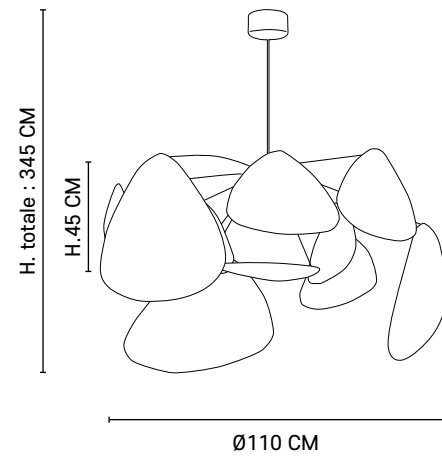

Mobile style pendant light big size. Painted metal frame, 10-screen canework fabric edges. Delivered with textile cord and metal canopy DCL adaptable.

Design

MARKET SET

Réf : PR590164

Cannage

AMPOULE CONSEILLÉE