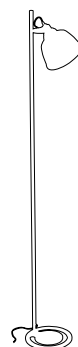

80007

LORD

Lampe style industriel en métal, abat-jour en verre transparent orientable finition laiton. Pied en métal peint, douille et visserie métalliques.

Industrial style table lamp in brass and matt black metal. Up and down directional head with clear glass bell shade. Metal socket and screws.

Réf : 651091

Laiton / Brass

Noir mat / Matt black

Boîte blanche/étiquette couleur
White box/color label

E27 // 40W max.

Ampoule non incluse
Bulb not included

GAMME LORD

LORD COLLECTION

P.108

P.109

P.110

P.111