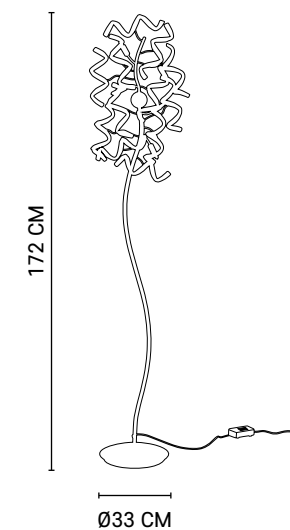

Boîte blanche/étiquette couleur
White box/color label

4 X G9 // 33W max.

Ampoules non incluses
Bulbs not included