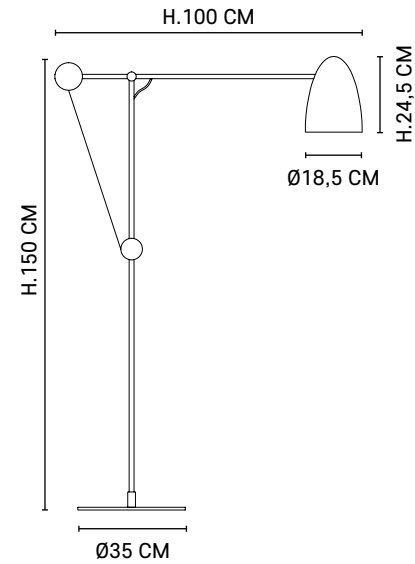

590438

591603

Réf : 590438

Chrome / Chrome

Cuivre / Copper

Réf : 591603

Noir / Black

Cuivre / Copper

AMPOULE CONSEILLÉE

Recommended bulb

A60 - 592403

Boîte blanche/étiquette couleur
White box/color label

E27 // 15W max.

Ampoule non incluse
Bulb not included