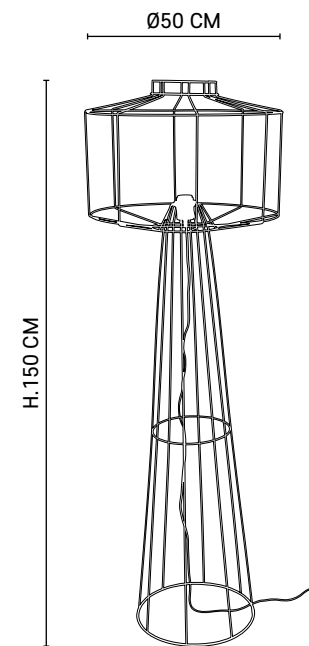

Réf : PR505897

Noir mat / Matt black