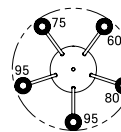

5-light chandelier with matching metal canopy and textile cords.

Réf : 592661

Noir mat / *Matt black*

Réf : PR590224

5 x G125
Pack ampoules
Bulbs pack

Ø39,5 CM

PACK AMPOULES INCLUSES

Pack included bulbs