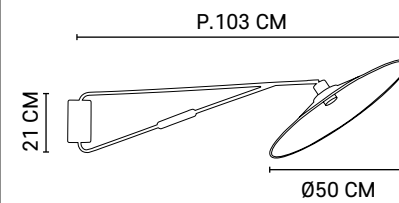

80094

NEW GATSBY DÉPORTÉ

Applique déportée base rectangle. Bras pivotant, finition sablée
détails laiton. Équipée d'un abat-jour conique bi-matière.
Cache douille et douille orientable.

*Remote wall light rectangular base. Pivotal arm, sand and brass finition.
Delivered with two materials conical shade. Socket swivel.*

Design

MARKET SET

Réf : PR590213

Trésor Mercure

AMPOULE CONSEILLÉE

Recommended bulb

G95 - 652284

Boîte blanche/étiquette couleur
White box/color label

E27 // 40W max.

Ampoule non incluse
Bulb not included

80094

NEW GATSBY DÉPORTÉ

Applique déportée base rectangle. Bras pivotant, finition sablée
détails laiton. Équipée d'un abat-jour conique bi-matière.
Cache douille et douille orientable.

*Remote wall light rectangular base. Pivotal arm, sand and brass finition.
Delivered with two materials conical shade. Socket swivel.*

Design

MARKET SET

Réf : PR590212

Éclat Or

AMPOULE CONSEILLÉE

Recommended bulb

G95 - 652284

Boîte blanche/étiquette couleur
White box/color label

E27 // 40W max.

Ampoule non incluse
Bulb not included