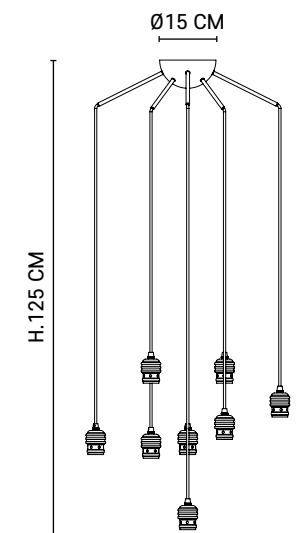

Réf : 592650

Noir mat / *Matt black*

Réf : PR590175

8 x G125
Pack ampoules
Bulbs pack