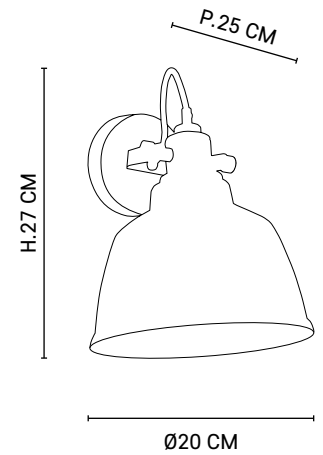

AMPOULE CONSEILLÉE

Recommended bulb

A60 - 592607

Boîte blanche/étiquette couleur
White box/color label

E27 // 40W max.

Ampoule non incluse
Bulb not included