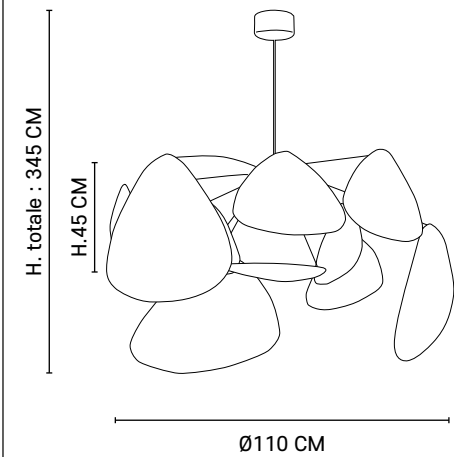

Mobile style pendant light big size. Painted metal frame, 10-screen paper. Delivered with textile cord and metal canopy DCL adaptable.

Design

MARKET SET

Réf : PR590199

Murano

AMPOULE CONSEILLÉE

Recommended bulb