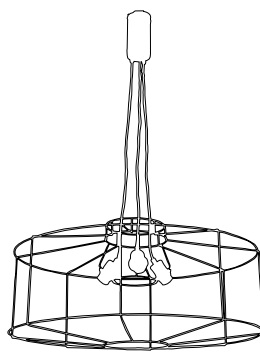

E27 // 60W max.

Ampoule non incluse
 Bulb not included

GAMME WAYNE

WAYNE COLLECTION

P.118

P.120

P.121

80002