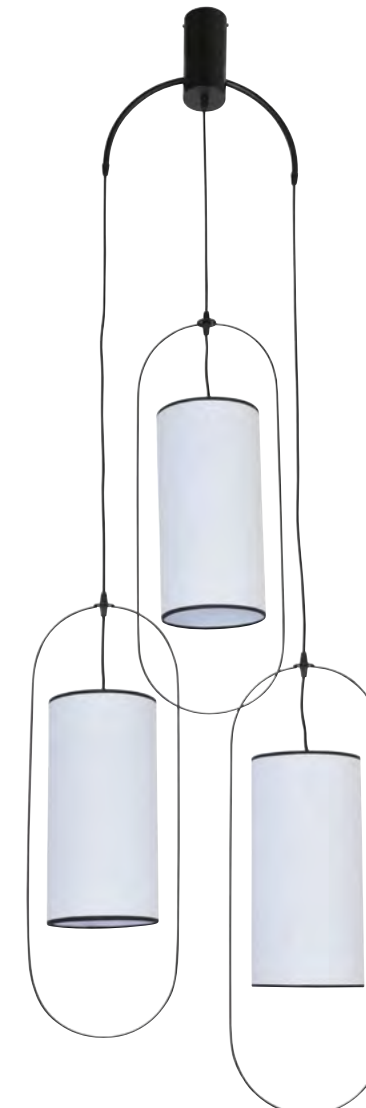

3-light graphic pendant light. Oval painted metal wire structure. Linen cylinder shades. Textile cords and painted metal canopy DCL adaptable.

Design

MARKET SET

Réf : PR590203

Lin blanc / White linen

AMPOULE CONSEILLÉE