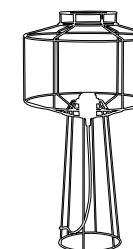

80001 WAYNE
P.118