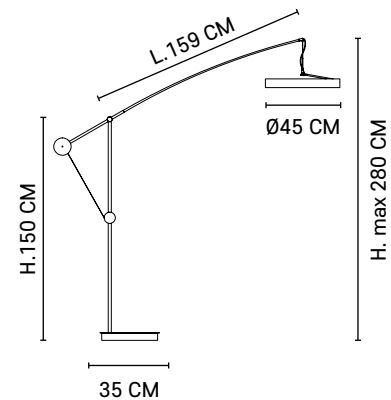

Boîte blanche/étiquette couleur
White box/color label

LED intégrée 28W
Integrated LED 28W

3000 °Kelvins // 1100 lumens

LED

on / off

80065

ASTRO PM

Lampadaire LED intégrée base ronde en métal PM. Bras déporté en fibre de carbone. Abat-jour cylindre plat en métal peint extérieur, blanc intérieur et cordon textile. Équipé d'une poulie et filins en métal permettant de régler l'inclinaison du bras articulé.

Metal integrated LED pulley floor lamp. Carbon fiber pulley arm, painted metal flat cylinder shade with white inner and textile cord. Small model.

Réf : PR590060

Noir mat / Blanc
Matt black / White