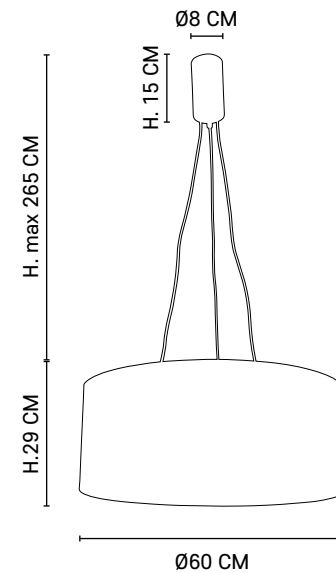

5554

CYLINDRE MATIÈRE

Suspension 3 lumières matière intérieur irisé ou huilé.
Équipée d'une cordelière textile, de cache douilles métal
et d'un pavillon en métal assorti finition sablée adaptable DCL.

*3-light cylinder pendant light with iridescent or oily inner. Delivered with
textile cord, matching metal canopy DCL adaptable and sand finish metal
socket covers.*

Design

MARKET SET

PR651020

PR651021

Réf : PR651020

Blanc mat / *Matt white*

Irisé / *Iridescent*

Réf : PR651021

Noir mat / *Matt black*

Huilé / *Oily*

Boîte blanche/étiquette couleur
White box/color label

3 X E27 // 60W max.

Ampoules non incluses
Bulb not included

AMPOULES CONSEILLÉES

Recommended bulbs

G125 - 592899

G125 - 592933

5554

CYLINDRE MATIÈRE

Suspension 3 lumières matière intérieur argent. Équipée d'une
cordelière textile, de cache douilles métal et d'un pavillon en métal
assorti finition sablée adaptable DCL.

*3-light cylinder pendant light with silver inner. Delivered with textile cord,
matching metal canopy DCL adaptable and sand finish metal socket
covers.*

Design

MARKET SET

PR651022

Réf : PR651022

Cuivre / *Copper*

Argent / *Argent*

Boîte blanche/étiquette couleur
White box/color label

3 X E27 // 60W max.

Ampoules non incluses
Bulb not included

AMPOULES CONSEILLÉES

Recommended bulbs

G125 - 592899

G125 - 592933