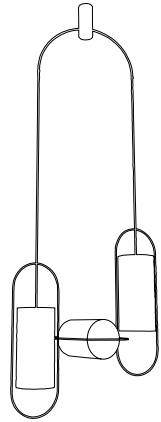

80020
MAGIK 2 X 1L