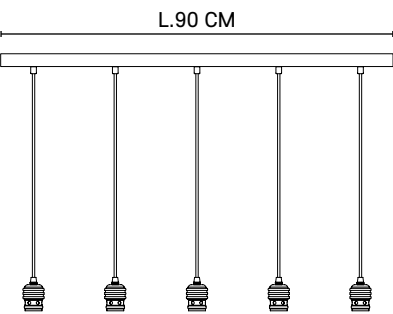

PACK AMPOULES INCLUSES

Pack included bulbs

5 X G125
592899

Réf : 592659

Noir mat / Matt black

Noir mat / Matt black

Réf : PR590224

5 x G125
Pack ampoules
Bulbs pack