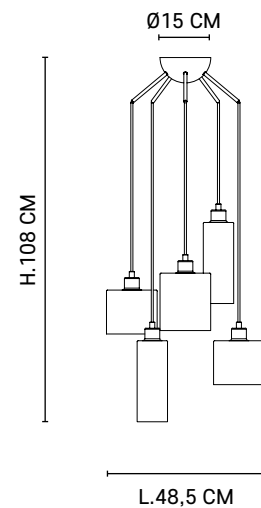

Boîte blanche/étiquette couleur
White box/color label

5 X E27 // 40W max.

Ampoules non incluses
Bulbs not included

80033

NEW

ILO-ILO 8L

Suspension 8 lumières avec abat-jour cylindres en verre transparent. Équipée de cordelières textiles et d'un pavillon en métal assorti.

8-light chandelier with clear glass cylinder shades. Matching metal canopy and textile cords.