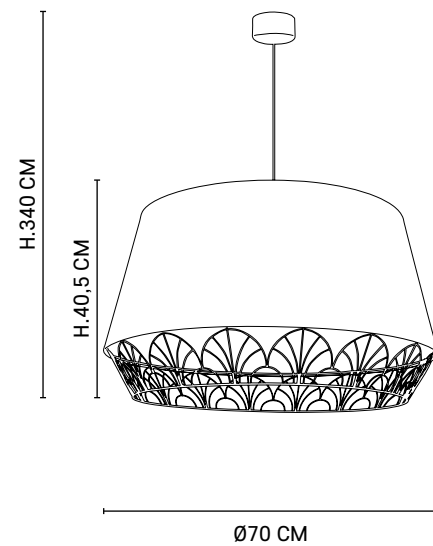

5010

NEW

GATSBY Ø70 CM

Suspension conique double coupe. Extérieur en coton et intérieur en matière. Équipée d'un cover en métal filaire, d'un cordon textile et d'un pavillon en métal sablé adaptable DCL.

Dual cut conical pendant light. Cotton out, material inner. Delivered with metal wire cover, textile cord and sand metal canopy DCL adaptable.

Design

MARKET SET

Réf : PR505919

Huilé / Noir mat
Oily / Matt black

AMPOULE CONSEILLÉE

Recommended bulb

G125 - 592899

Boîte blanche/étiquette couleur
White box/color label

E27 // 60W max.

Ampoule non incluse
Bulb not included

5010

NEW

GATSBY Ø70 CM

Suspension conique double coupe. Extérieur en coton et intérieur en matière. Équipée d'un cover en métal filaire, d'un cordon textile et d'un pavillon en métal sablé adaptable DCL.

Dual cut conical pendant light. Cotton out, material inner. Delivered with metal wire cover, textile cord and sand metal canopy DCL adaptable.

Design

MARKET SET

Réf : PR505920

Irisé / Blanc mat
Iridescent / Matt white

AMPOULE CONSEILLÉE

Recommended bulb

G125 - 592899

Boîte blanche/étiquette couleur
White box/color label

E27 // 60W max.

Ampoule non incluse
Bulb not included