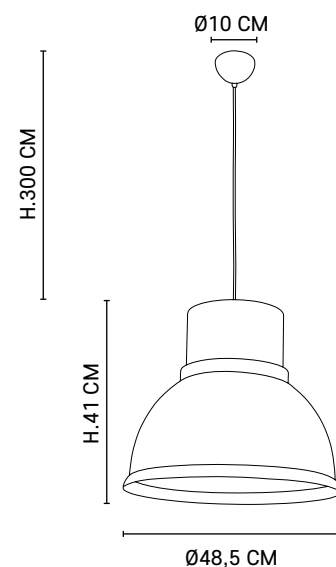

XXL painted metal pendant light with gold inner. Transparent cord and matching canopy.

Design

MARKET SET

Réf : 651173

Blanc mat / *Matt white*

AMPOULE CONSEILLÉE

Recommended bulb

G125 - 592899