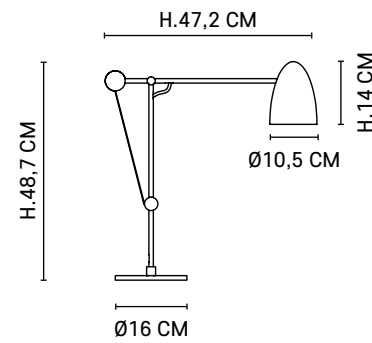

80097

COPS

Lampe base ronde plate en métal. Abat-jour en métal. Tête réglable haut/bas. Tige réglable haut/bas grâce à sa poulie modulable.

*Metal circular base pulley lamp with accent metal shade.
Up and down adjustable head and adjustable height.*

Design

OLIVIER DESBORDES

590441

591604

Réf : 590441

Chrome / Chrome

Cuivre / Copper

Réf : 591604

Noir / Black

Cuivre / Copper

AMPOULE CONSEILLÉE

Recommended bulb

P45 - 592393

Boîte blanche/étiquette couleur
White box/color label

E14 // 15W max.

Ampoule non incluse
Bulb not included

80095

COPS PM

Lampadaire base ronde plate en métal petit modèle. Abat-jour en métal. Tête réglable haut/bas. Tige réglable haut/bas grâce à sa poulie modulable.

*Metal circular base pulley floor lamp with accent metal shade.
Up and down adjustable head and adjustable height. Small model.*

Design

OLIVIER DESBORDES

590437

591602

Réf : 590437

Chrome / Chrome

Cuivre / Copper

Réf : 591602

Noir / Black

Cuivre / Copper

AMPOULE CONSEILLÉE

Recommended bulb

P45 - 592393

Boîte blanche/étiquette couleur
White box/color label

E14 // 15W max.

Ampoule non incluse
Bulb not included