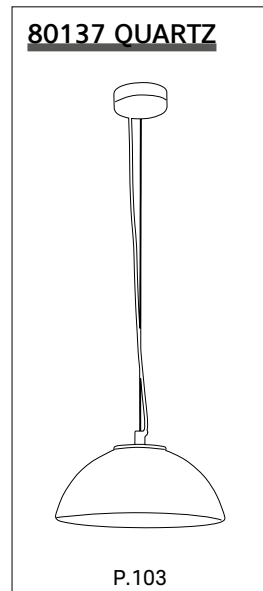

Recommended bulb

G80 - 592893

Boîte blanche/étiquette couleur
White box/color label

E27 // 40W max.

Ampoule non incluse
Bulb not included

NEW

CARBON

GAMME CARBON
CARBON COLLECTION