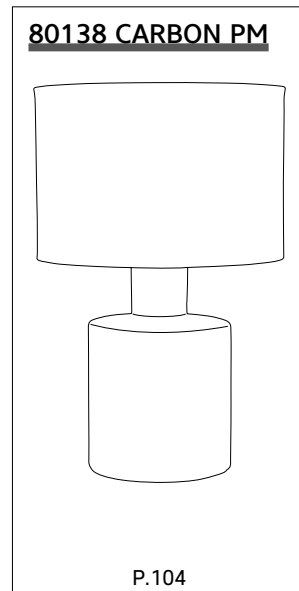

Recommended bulb

G80 - 592893

Boîte blanche/étiquette couleur
White box/color label

E27 // 40W max.

Ampoule non incluse
Bulb not included

NEW

CARBON

GAMME CARBON
CARBON COLLECTION