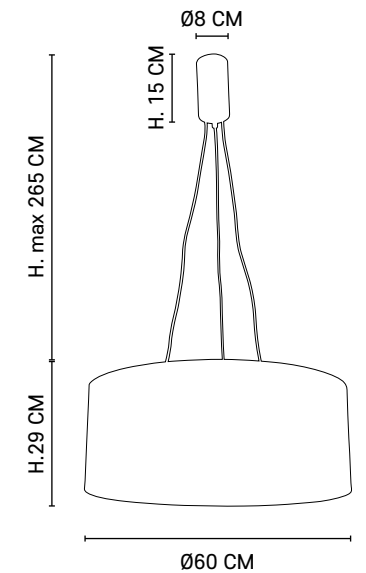

Boîte blanche/étiquette couleur
White box/color label

3 X E27 // 60W max.

Ampoules non incluses
Bulb not included

AMPOULES CONSEILLÉES

Recommended bulbs

G125 - 592899

G125 - 592933