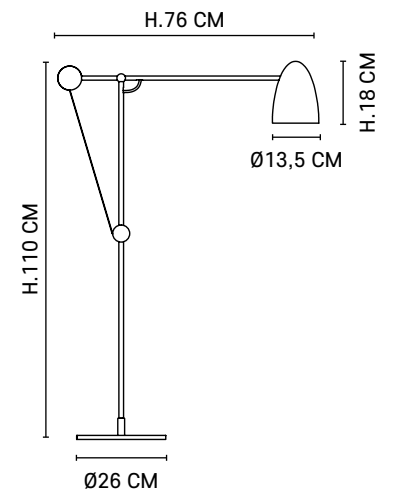

AMPOULE CONSEILLÉE

Recommended bulb

P45 - 592393

Boîte blanche/étiquette couleur
White box/color label

E14 // 15W max.

Ampoule non incluse
Bulb not included