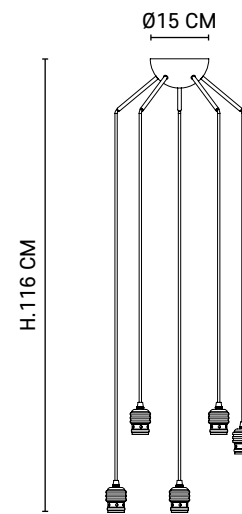

5-light chandelier with matching metal canopy and textile cords.

Réf : 592661

Noir mat / *Matt black*

Réf : PR590224

5 x G125
Pack ampoules
Bulbs pack

Ø39,5 CM

PACK AMPOULES INCLUSES

Pack included bulbs