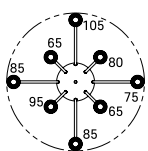

8-light chandelier with matching metal canopy and textile cords.

Réf : 592650

Noir mat / *Matt black*

Réf : PR590175

8 x G125
Pack ampoules
Bulbs pack

Ø54,5 CM

PACK AMPOULES INCLUSES

Pack included bulbs