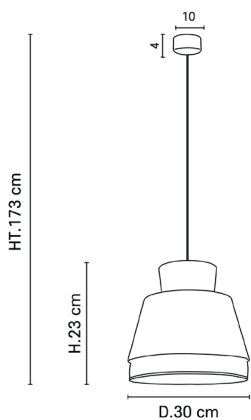

The black cotton borders, very graphic and modern, underline their geometrical shapes by bringing a touch of chic.

POIDS NET/NET WEIGHT : 746 gr

COLIS 1 WHITE BOX

L32xP32xH26,50 cm

POIDS BRUT/GROSS WEIGHT : 1231 gr