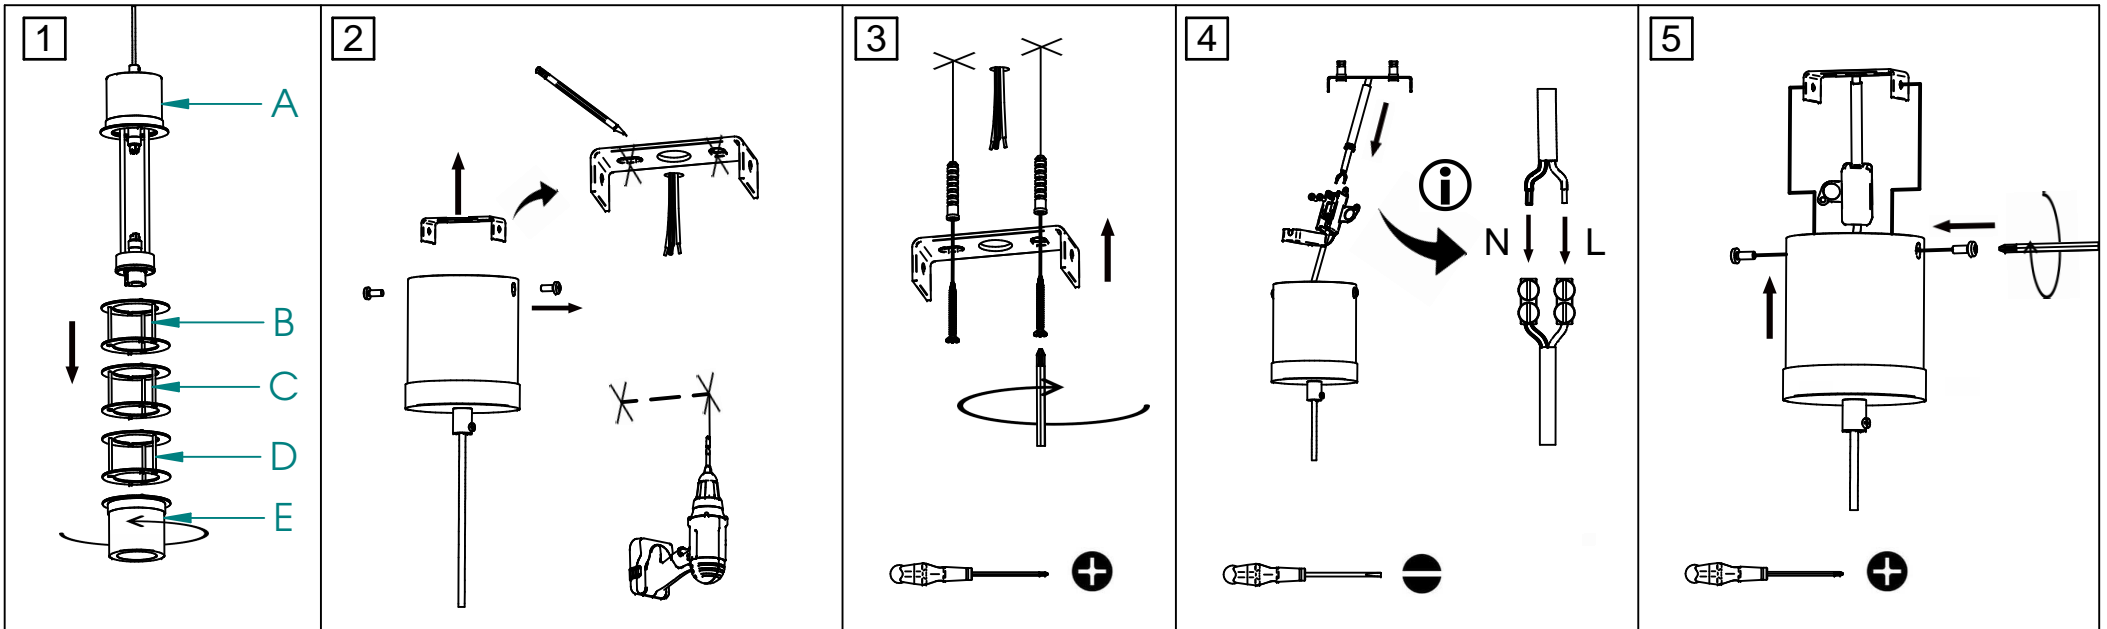

LA LUMIÈRE A DU STYLE

Une marque de Corep

Rue Radio-Londres - 33130 BÈGLES (FRANCE)

www.marketset.fr

**8.1** Final assembly of the lamp shades. Shows the lamp body with the shades being attached. Includes a warning icon.

**8.2** Final assembly of the lamp shades. Shows the lamp body with the shades being attached. Includes a warning icon.

**80218**  
rue Radio-Londres  
33130 Begles

**MARKET SET**  
LA LUMIÈRE A DU STYLE