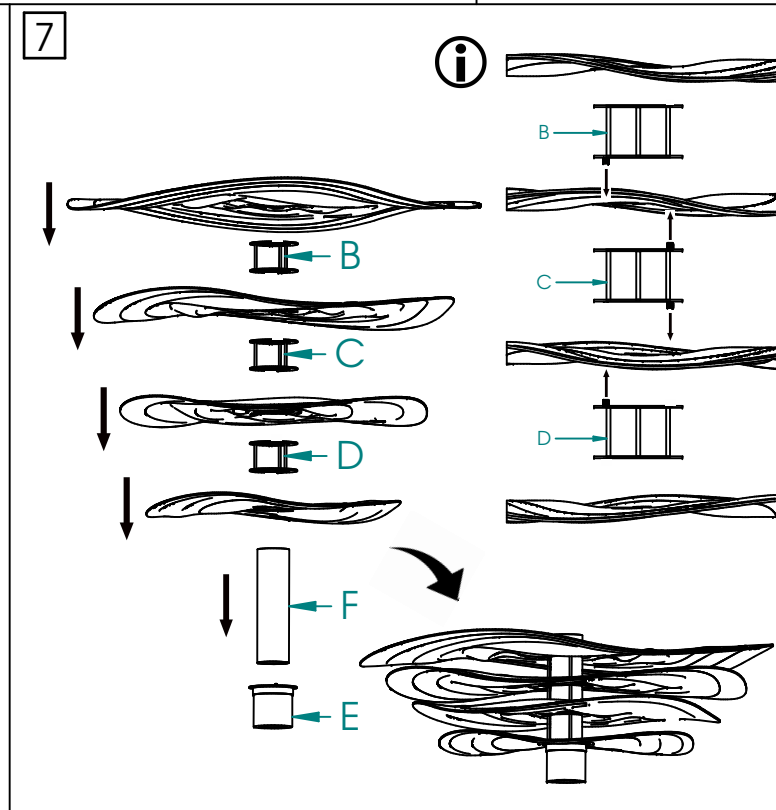

X2

X2

B

C

D

80218

rue Radio-Londres  
33130 Begles

MARKET SET

LA LUMIÈRE A DU STYLE

Une marque de Corep

Rue Radio-Londres - 33130 BÈGLES (FRANCE)

www.marketset.fr

**8.1** Final assembly of the lamp shades. Shows the lamp body with the shades being attached. Includes a warning icon.

**8.2** Final assembly of the lamp shades. Shows the lamp body with the shades being attached. Includes a warning icon.

**80218**  
rue Radio-Londres  
33130 Begles

**MARKET SET**  
LA LUMIÈRE A DU STYLE