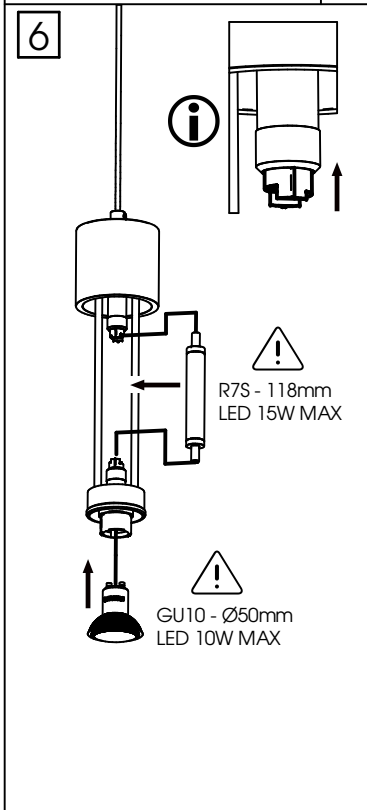

8.1 Final assembly of the lamp shades. Shows the lamp body with the shades being attached. Includes a warning icon.

8.2 Final assembly of the lamp shades. Shows the lamp body with the shades being attached. Includes a warning icon.

80218
rue Radio-Londres
33130 Begles

MARKET SET
LA LUMIÈRE A DU STYLE

Une marque de **Corep**

Rue Radio-Londres - 33130 BÈGLES (FRANCE)
www.marketset.fr