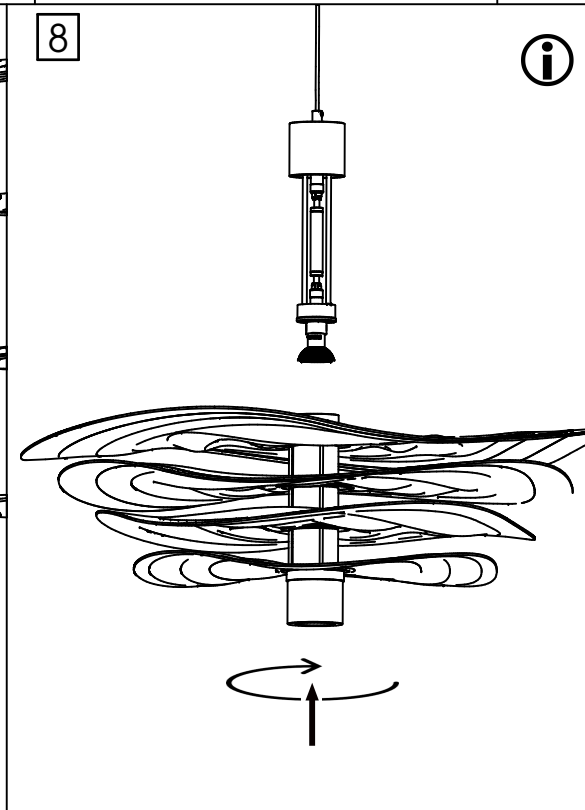

LA LUMIÈRE A DU STYLE

Une marque de Corep

Rue Radio-Londres - 33130 BÈGLES (FRANCE)

www.marketset.fr

**8.1** Final assembly of the lamp shades. Shows the lamp body with the shades being attached. Includes a warning icon.

**8.2** Final assembly of the lamp shades. Shows the lamp body with the shades being attached. Includes a warning icon.

**80218**  
rue Radio-Londres  
33130 Begles

**MARKET SET**  
LA LUMIÈRE A DU STYLE